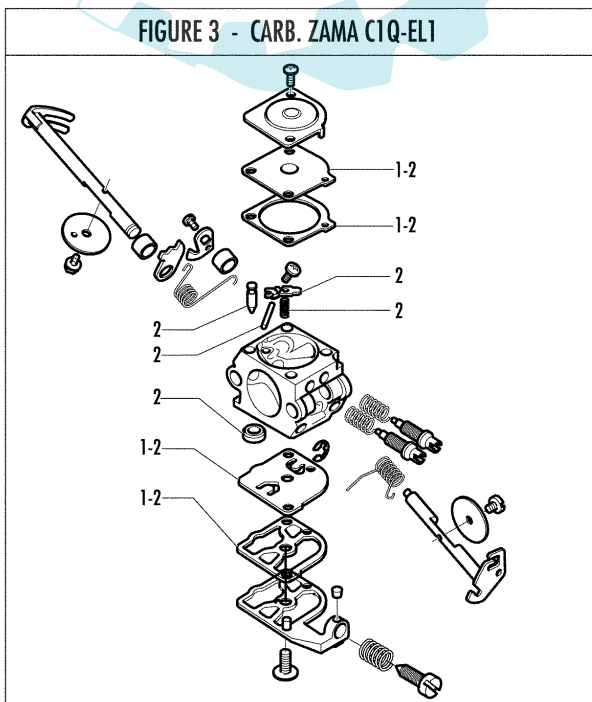

date	MAY/03	SHEET 3/4
------	--------	-----------

Model	Prefix
P 462 18".325	01

Product number
953900430

FIGURE 2

FIGURE 3 - CARB. ZAMA C1Q-EL1

brand	PARTNER
-------	----------------

date	MAY/03	SHEET 4/4
------	--------	-----------

Model	Prefix
P 462 18".325	01

Product number
953900430

FIGURE 2

pos	P/N McC	P/N ELX	Qty	DESCRIPTION
1	503413203	503413203	1	air filter
2	503213216	503213216	2	screw
3	503213245	503213245	1	screw
4	503413101	503413101	1	filter holder
5	503105203	503105203	1	lever choke
6	501527801	501527801	1	bushing
7	501770002	501770002	1	gasket
8	503213216	503213216	3	screw
9	506013503	506013503	1	partition
10	505310751	505310751	1	rubber
11	506013202	506013202	1	bushing
12	240010	538240010	1	spark plug RCT7Y
13	503208006	503208006	1	screw
14	503440802	503440802	1	cylinder/piston ass'y
15	505310751	505310751	1	rubber
16	503289003	503289003	1	piston ring
17	249182	538249182	1	piston kit
18	501451601	501451601	1	needle bearing
19	737441000	737441000	2	ring
20	503222302	503222302	2	nut
22	506056502	506056502	2	crank shaft housing ass'y
23	505275719	505275719	2	seal ring
24	738220225	738220225	2	bearing
25	503573805	503573805	1	crank shaft assy
26	FIGURE 3		1	carb.
27	503853301	503853301	1	exh.outlet ass'y
29	506011703	506011703	1	muffler
30	503723701	503723701	1	muffler gasket
31	503218201	503218201	2	square head screw 5x57