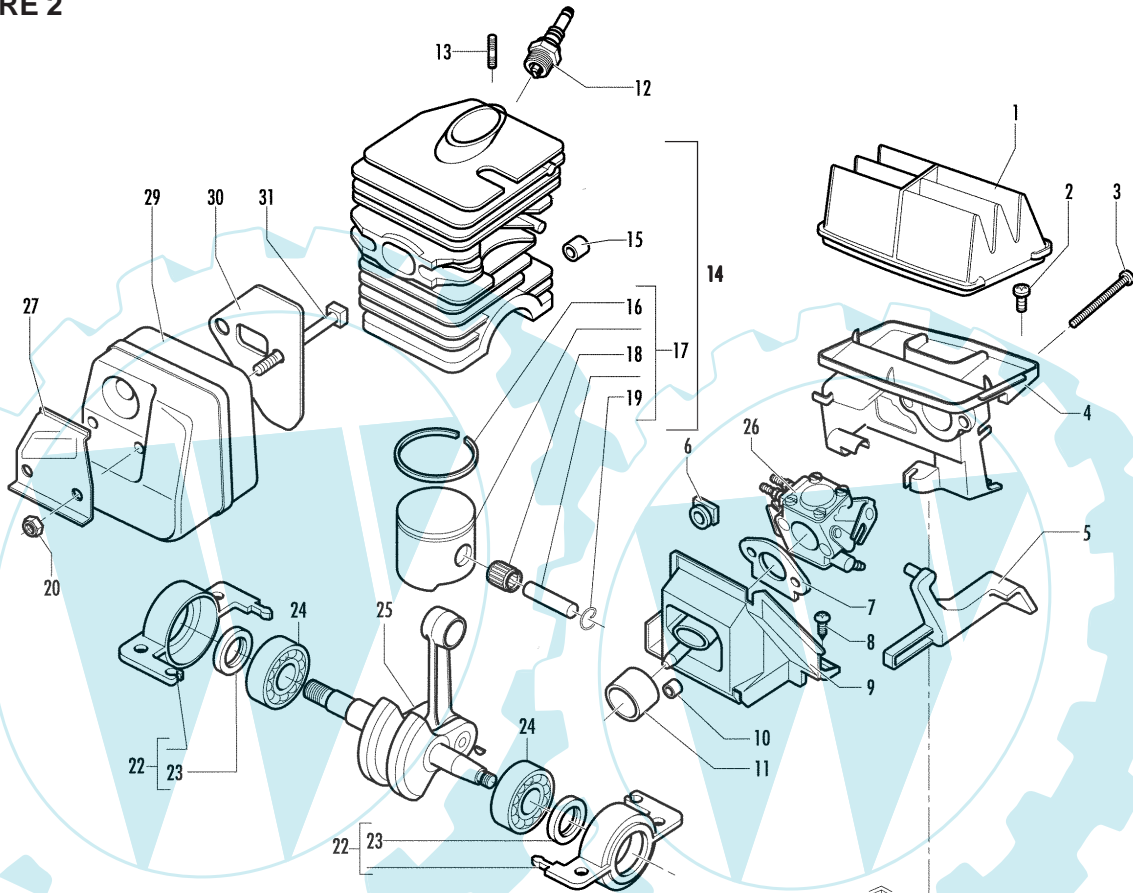

FIGURE 3 - CARB. ZAMA C1Q-EL1

brand	PARTNER

date	MAY/03	SHEET 3/4

Model	Prefix
P 462 18".325	01

Product number
953900430

FIGURE 2